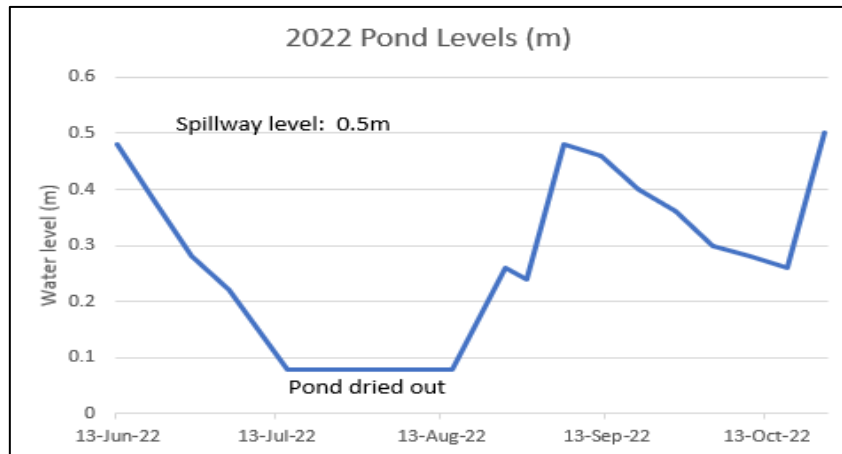

Shamley Green Duck Pond 2022 Summer water levels and rainfall

Pond water level

Water level gauge installed 13 June 2022

Rainfall

	2022 Monthly rainfall (mm) (Shamley Green)	Mean rainfall 1991-2020 (mm) (Met Office Wisley)
June	very low - no local data	47
July (from 13th)	1mm	49
August	48	57
September	62	54
October	105	74