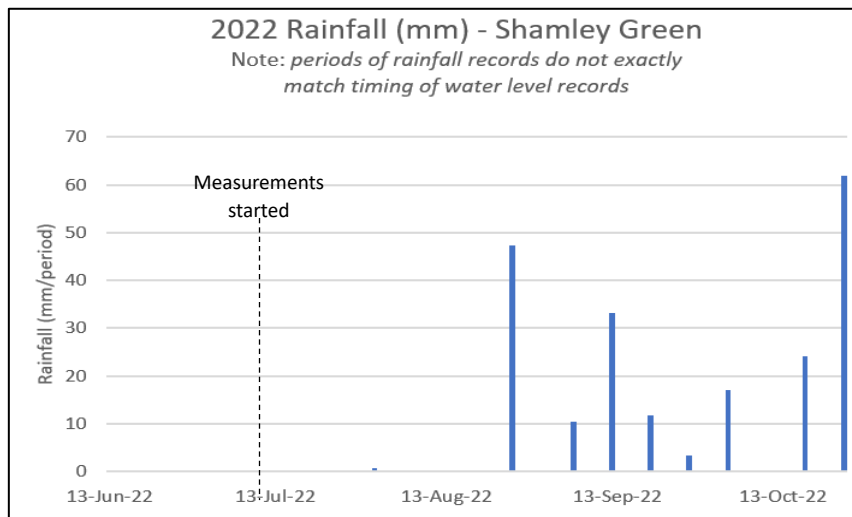

Shamley Green Duck Pond 2022 Summer water levels and rainfall

Pond water level

Water level gauge installed 13 June 2022

Rainfall

	2022 Monthly rainfall (mm) (Shamley Green)	Mean rainfall 1991-2020 (mm) (Met Office Wisley)
June	very low - no local data	47
July (from 13th)	1mm	49
August	48	57
September	62	54
October	105	74