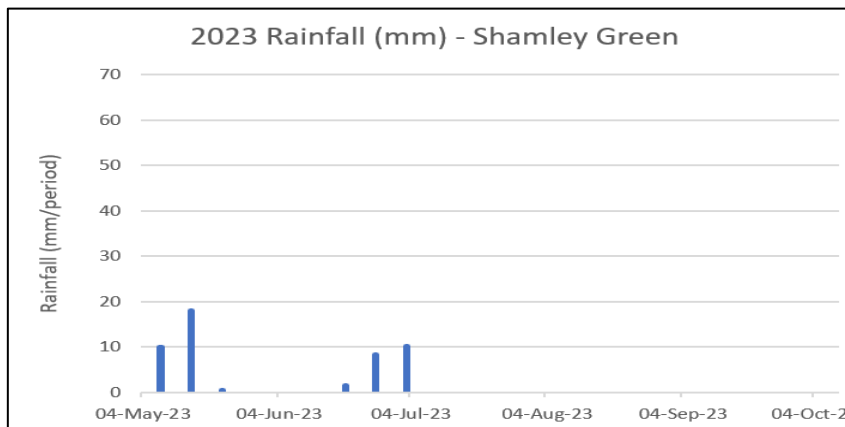

Shamley Green Duck Pond

2023 Summer water levels and rainfall

Updated 3 July 2023

Pond water level and adjacent groundwater table level

Groundwater table plotted to same vertical datum as pond level

Rainfall

Period	Rain in period (mm)	Period	Rain in period (mm)
4-7 May	10	26 June-2 July	10.1
8-14 May	18		
15-21 May	0.5		
22-28 May	0		
29 May-4 June	0		
5-11 June	0		

2023	Monthly totals (mm)
May	31
June	20
July	
August	
September	
October	