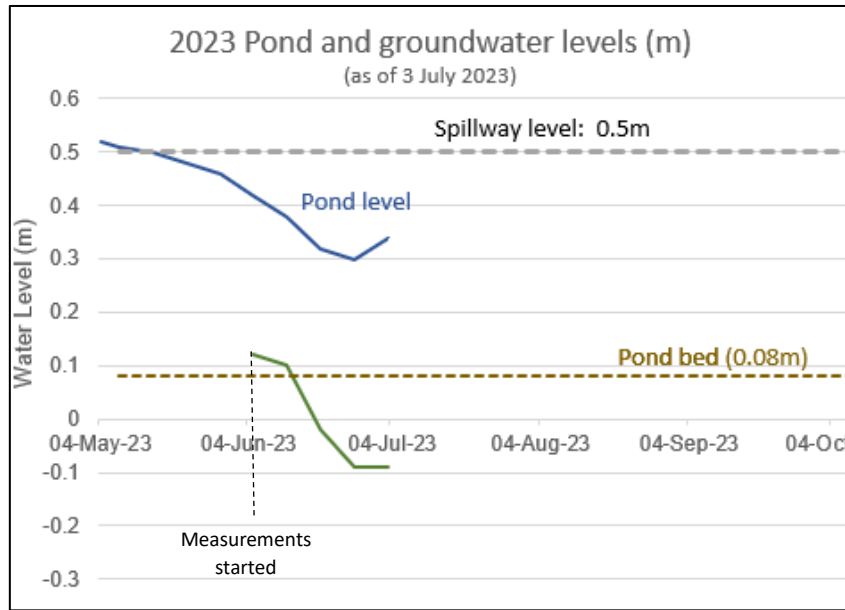

Shamley Green Duck Pond

2023 Summer water levels and rainfall

Updated 3 July 2023

Pond water level and adjacent groundwater table level

Groundwater table plotted to same vertical datum as pond level

Rainfall

Period	Rain in period (mm)	Period	Rain in period (mm)
4-7 May	10	26 June-2 July	10.1
8-14 May	18		
15-21 May	0.5		
22-28 May	0		
29 May-4 June	0		
5-11 June	0		

2023	Monthly totals (mm)
May	31
June	20
July	
August	
September	
October	