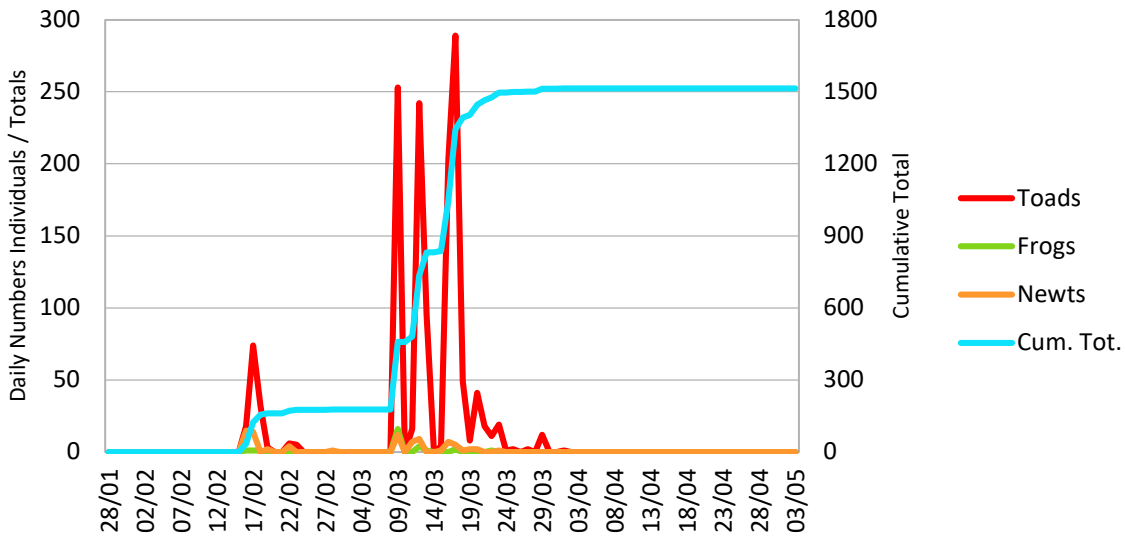

SG Spring Migration 2023 - Woodhill Area

Shamley Green Spring Migration 2023 - Woodhill Area, Toad Fence

SG Spring Migration 2023 - Lordshill Area

Annual Toad Migration Trends - Day to Day

Annual Toad Migration Trends - Day to Day

Annual Toad Migration Trends - Day to Day

Annual Toad Migration Trends

Annual Toad Migration Trends

Annual Toad Migration Trends

Annual Toad Migration Trends - Cumulative Total

Annual Toad Migration Trends - Cumulative Total

Annual Toad Migration Trends - Cumulative Total