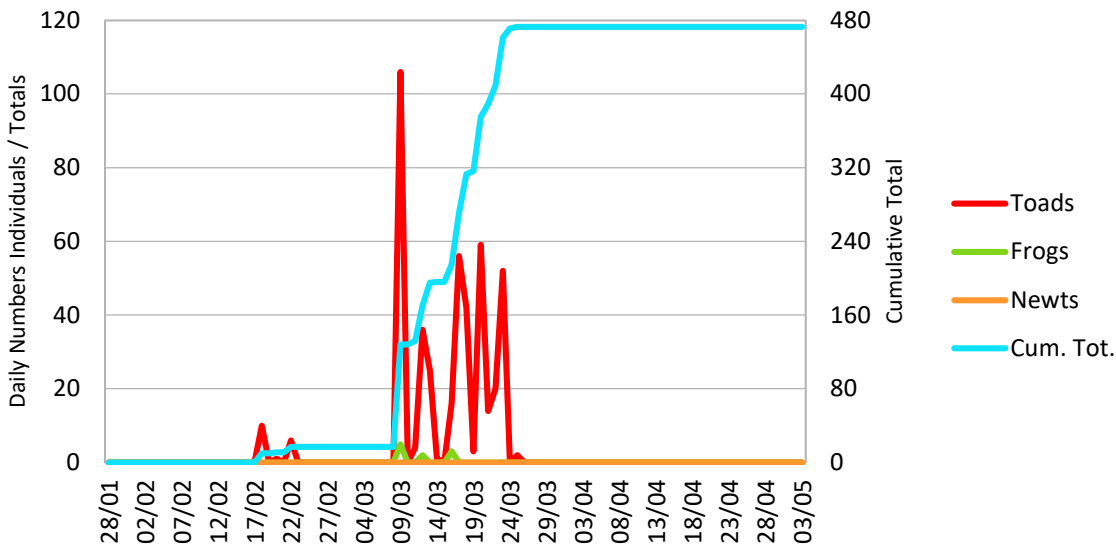

SG Spring Migration 2023 - Woodhill Area

Shamley Green Spring Migration 2023 - Woodhill Area, Toad Fence

SG Spring Migration 2023 - Lordshill Area

Annual Toad Migration Trends - Day to Day

Annual Toad Migration Trends - Day to Day

Annual Toad Migration Trends - Day to Day

Annual Toad Migration Trends

Annual Toad Migration Trends

Annual Toad Migration Trends

Annual Toad Migration Trends - Cumulative Total

Annual Toad Migration Trends - Cumulative Total

Annual Toad Migration Trends - Cumulative Total