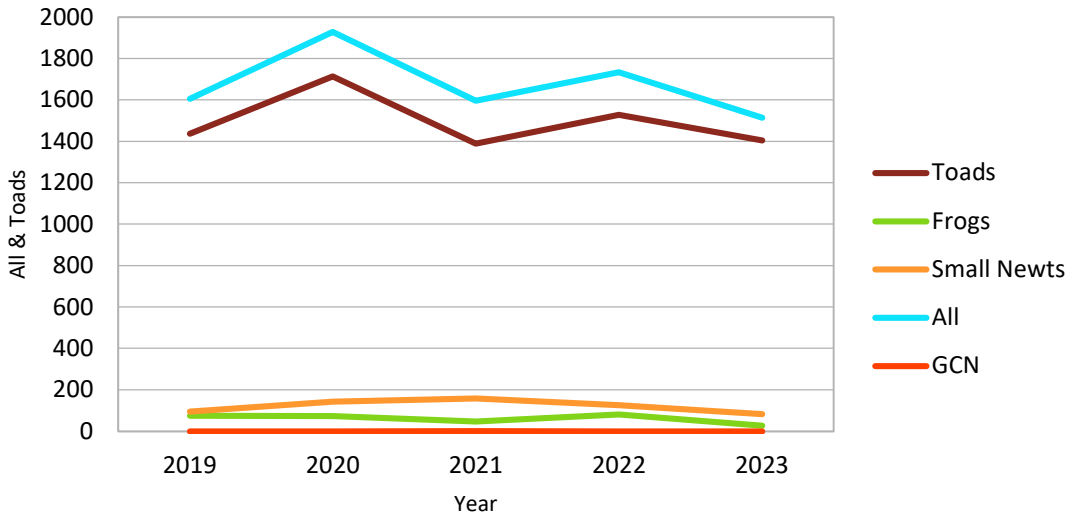

SG Spring Migration 2023 - Woodhill Area

Shamley Green Spring Migration 2023 - Woodhill Area, Toad Fence

SG Spring Migration 2023 - Lordshill Area

Annual Toad Migration Trends - Day to Day

Annual Toad Migration Trends - Day to Day

Annual Toad Migration Trends - Day to Day

Annual Toad Migration Trends

Annual Toad Migration Trends

Annual Toad Migration Trends

Annual Toad Migration Trends - Cumulative Total

Annual Toad Migration Trends - Cumulative Total

Annual Toad Migration Trends - Cumulative Total