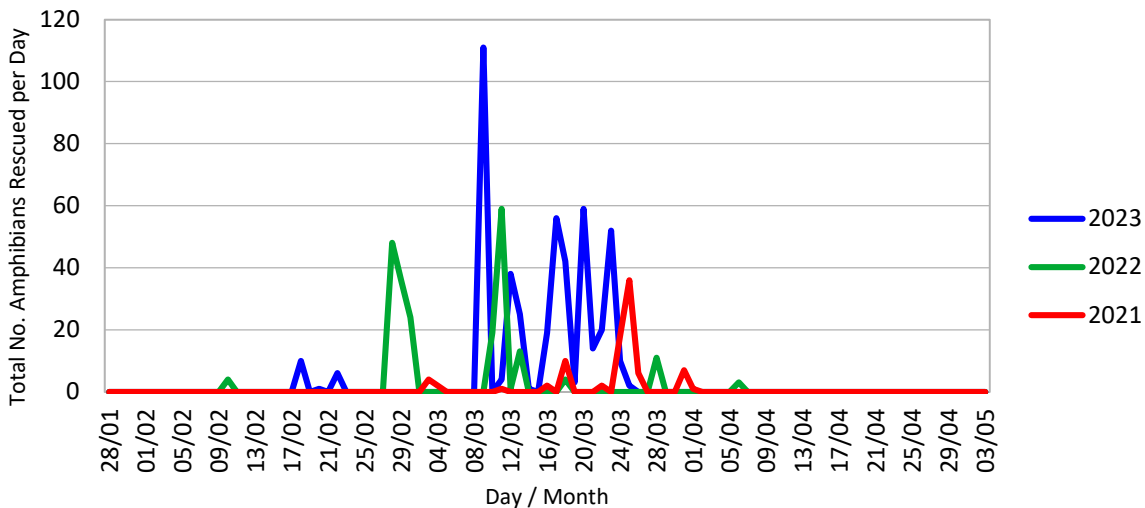

SG Spring Migration 2023 - Woodhill Area

Shamley Green Spring Migration 2023 - Woodhill Area, Toad Fence

SG Spring Migration 2023 - Lordshill Area

Annual Toad Migration Trends - Day to Day

Annual Toad Migration Trends - Day to Day

Annual Toad Migration Trends - Day to Day

Annual Toad Migration Trends

Annual Toad Migration Trends

Annual Toad Migration Trends

Annual Toad Migration Trends - Cumulative Total

Annual Toad Migration Trends - Cumulative Total

Annual Toad Migration Trends - Cumulative Total