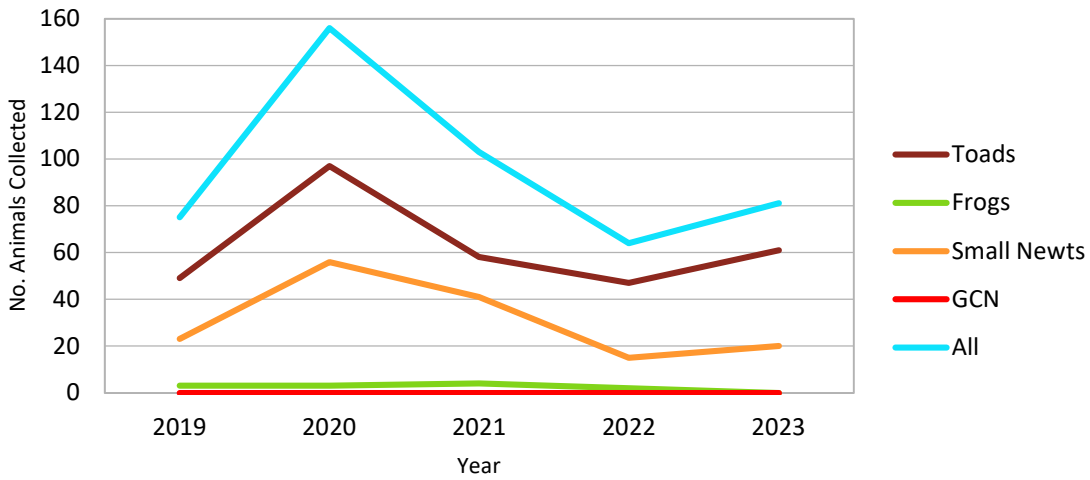

SG Spring Migration 2023 - Woodhill Area

Shamley Green Spring Migration 2023 - Woodhill Area, Toad Fence

SG Spring Migration 2023 - Lordshill Area

Annual Toad Migration Trends - Day to Day

Annual Toad Migration Trends - Day to Day

Annual Toad Migration Trends - Day to Day

Annual Toad Migration Trends

Annual Toad Migration Trends

Annual Toad Migration Trends

Annual Toad Migration Trends - Cumulative Total

Annual Toad Migration Trends - Cumulative Total

Annual Toad Migration Trends - Cumulative Total