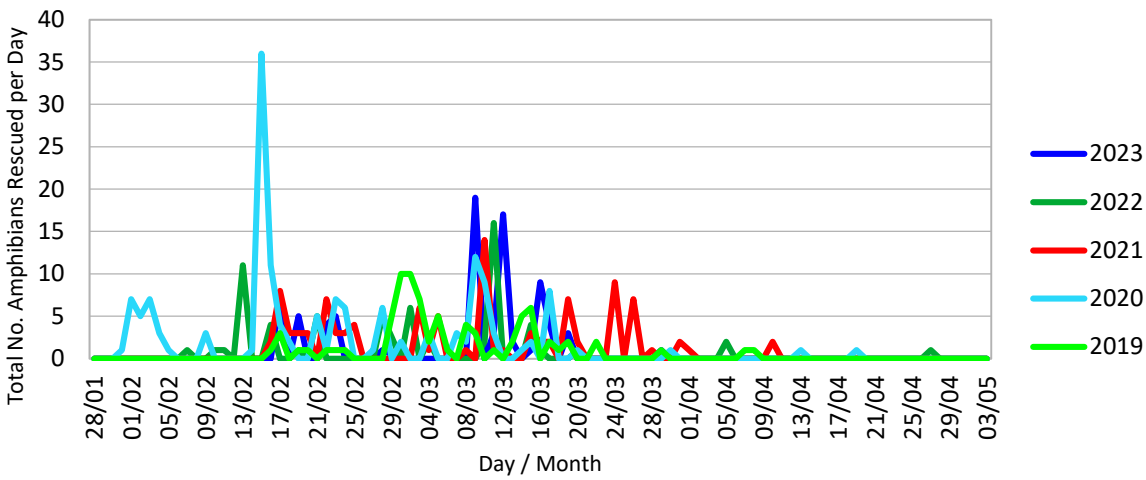

SG Spring Migration 2023 - Woodhill Area

Shamley Green Spring Migration 2023 - Woodhill Area, Toad Fence

SG Spring Migration 2023 - Lordshill Area

Annual Toad Migration Trends - Day to Day

Annual Toad Migration Trends - Day to Day

Annual Toad Migration Trends - Day to Day

Annual Toad Migration Trends

Annual Toad Migration Trends

Annual Toad Migration Trends

Annual Toad Migration Trends - Cumulative Total

Annual Toad Migration Trends - Cumulative Total

Annual Toad Migration Trends - Cumulative Total