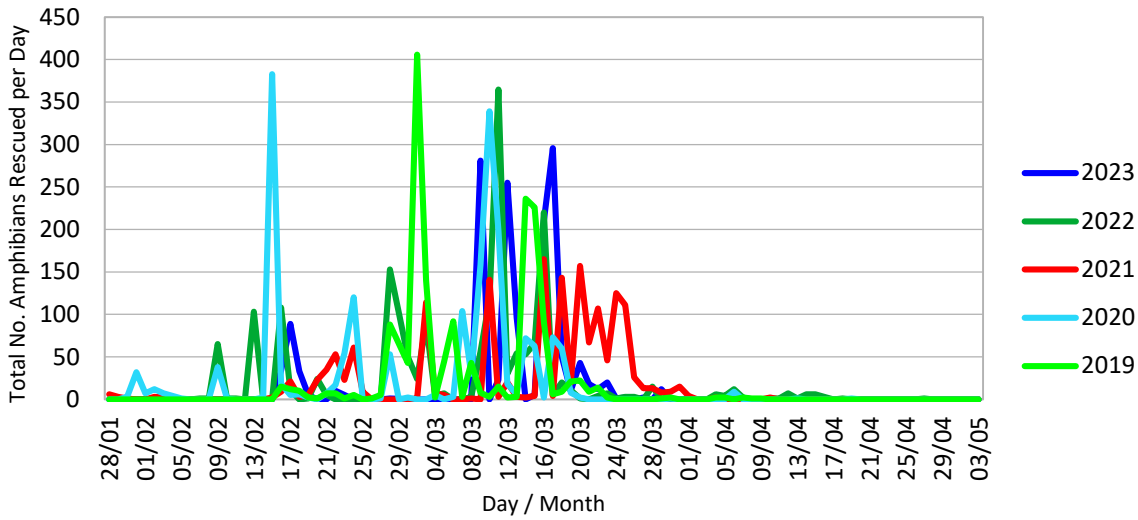

SG Spring Migration 2023 - Woodhill Area

Shamley Green Spring Migration 2023 - Woodhill Area, Toad Fence

SG Spring Migration 2023 - Lordshill Area

Annual Toad Migration Trends - Day to Day

Annual Toad Migration Trends - Day to Day

Annual Toad Migration Trends - Day to Day

Annual Toad Migration Trends

Annual Toad Migration Trends

Annual Toad Migration Trends

Annual Toad Migration Trends - Cumulative Total

Annual Toad Migration Trends - Cumulative Total

Annual Toad Migration Trends - Cumulative Total