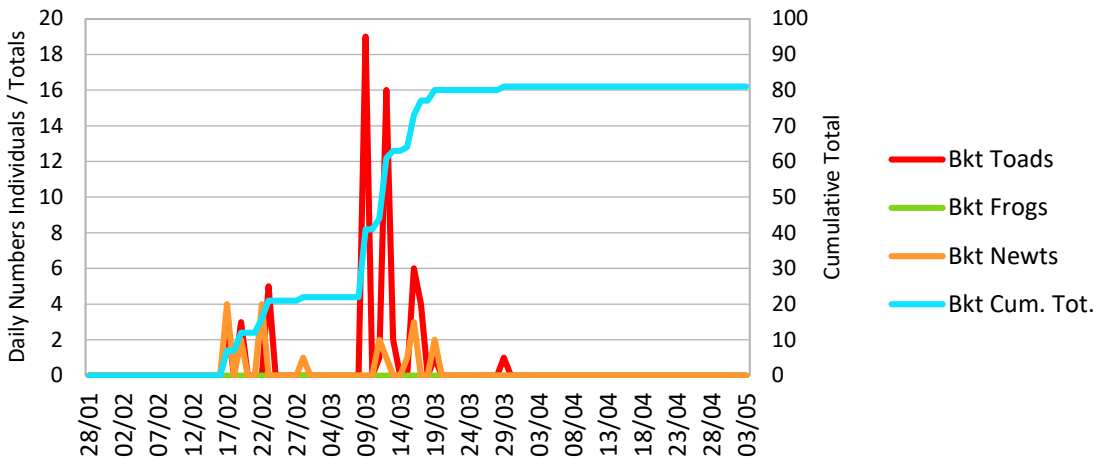

SG Spring Migration 2023 - Woodhill Area

Shamley Green Spring Migration 2023 - Woodhill Area, Toad Fence

SG Spring Migration 2023 - Lordshill Area

Annual Toad Migration Trends - Day to Day

Annual Toad Migration Trends - Day to Day

Annual Toad Migration Trends - Day to Day

Annual Toad Migration Trends

Annual Toad Migration Trends

Annual Toad Migration Trends

Annual Toad Migration Trends - Cumulative Total

Annual Toad Migration Trends - Cumulative Total

Annual Toad Migration Trends - Cumulative Total