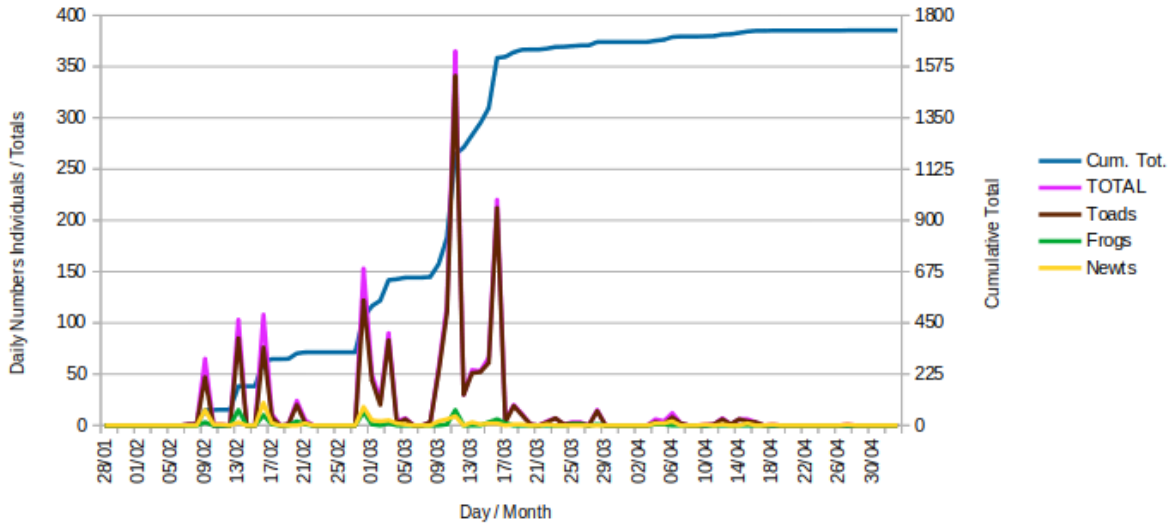

SG Spring Migration 2022

Number of animals moved to the ponds by date and species

Shamley Green Spring Migration 2022

Number of animals saved by the pitfall traps by date and species

Annual Toad Migration Trends - Day to Day

Toad Fence, Stroud Lane, Shamley Green

Annual Toad Migration Trends - Day to Day

Woodhill / Stroud / Madgehole Lane, Shamley Green