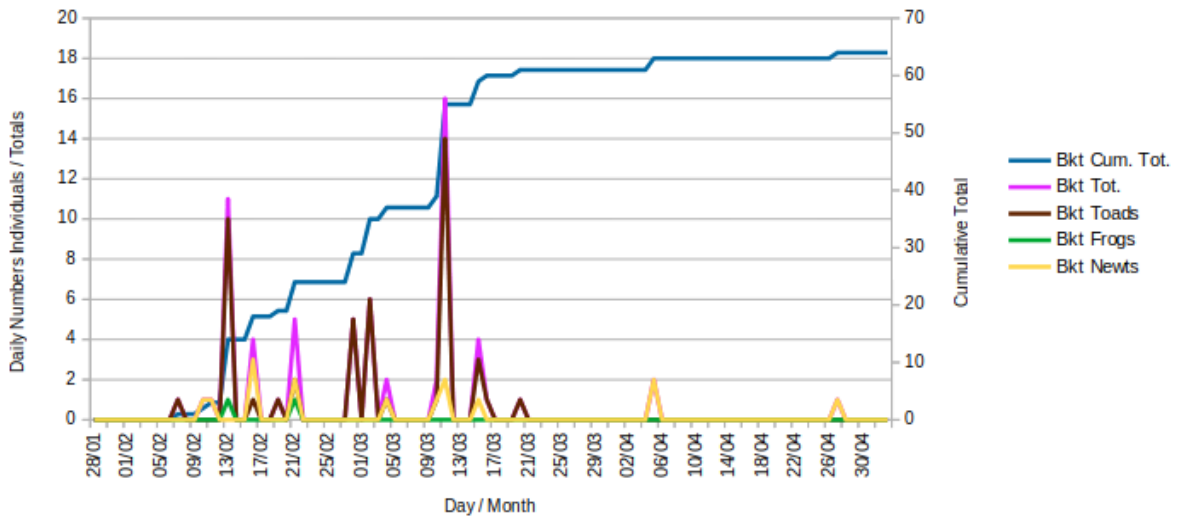

SG Spring Migration 2022

Number of animals moved to the ponds by date and species

Shamley Green Spring Migration 2022

Number of animals saved by the pitfall traps by date and species

Annual Toad Migration Trends - Day to Day

Toad Fence, Stroud Lane, Shamley Green

Annual Toad Migration Trends - Day to Day

Woodhill / Stroud / Madgehole Lane, Shamley Green