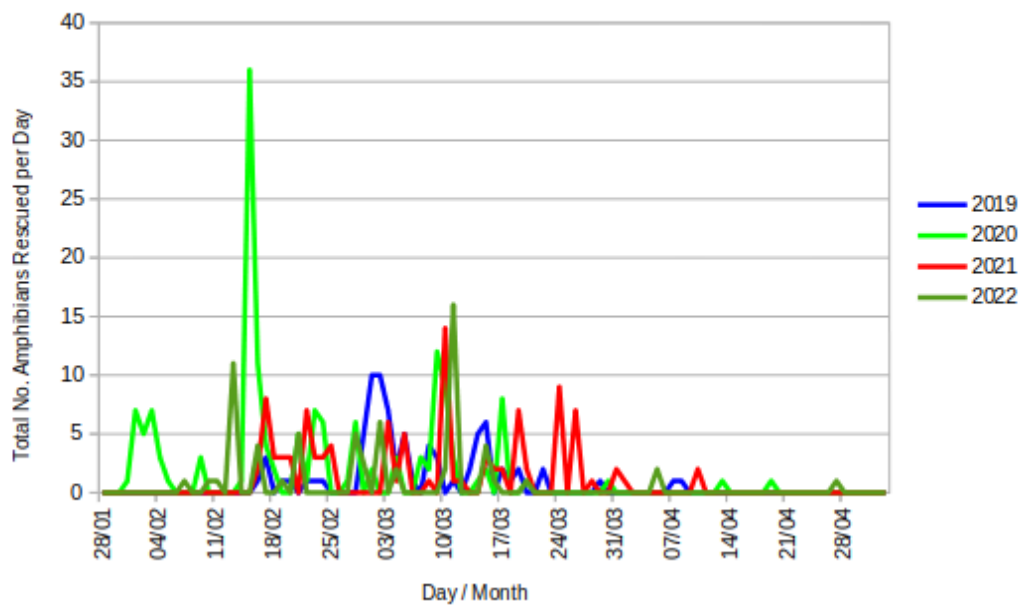

SG Spring Migration 2022

Number of animals moved to the ponds by date and species

Shamley Green Spring Migration 2022

Number of animals saved by the pitfall traps by date and species

Annual Toad Migration Trends - Day to Day

Toad Fence, Stroud Lane, Shamley Green

Annual Toad Migration Trends - Day to Day

Woodhill / Stroud / Madgehole Lane, Shamley Green